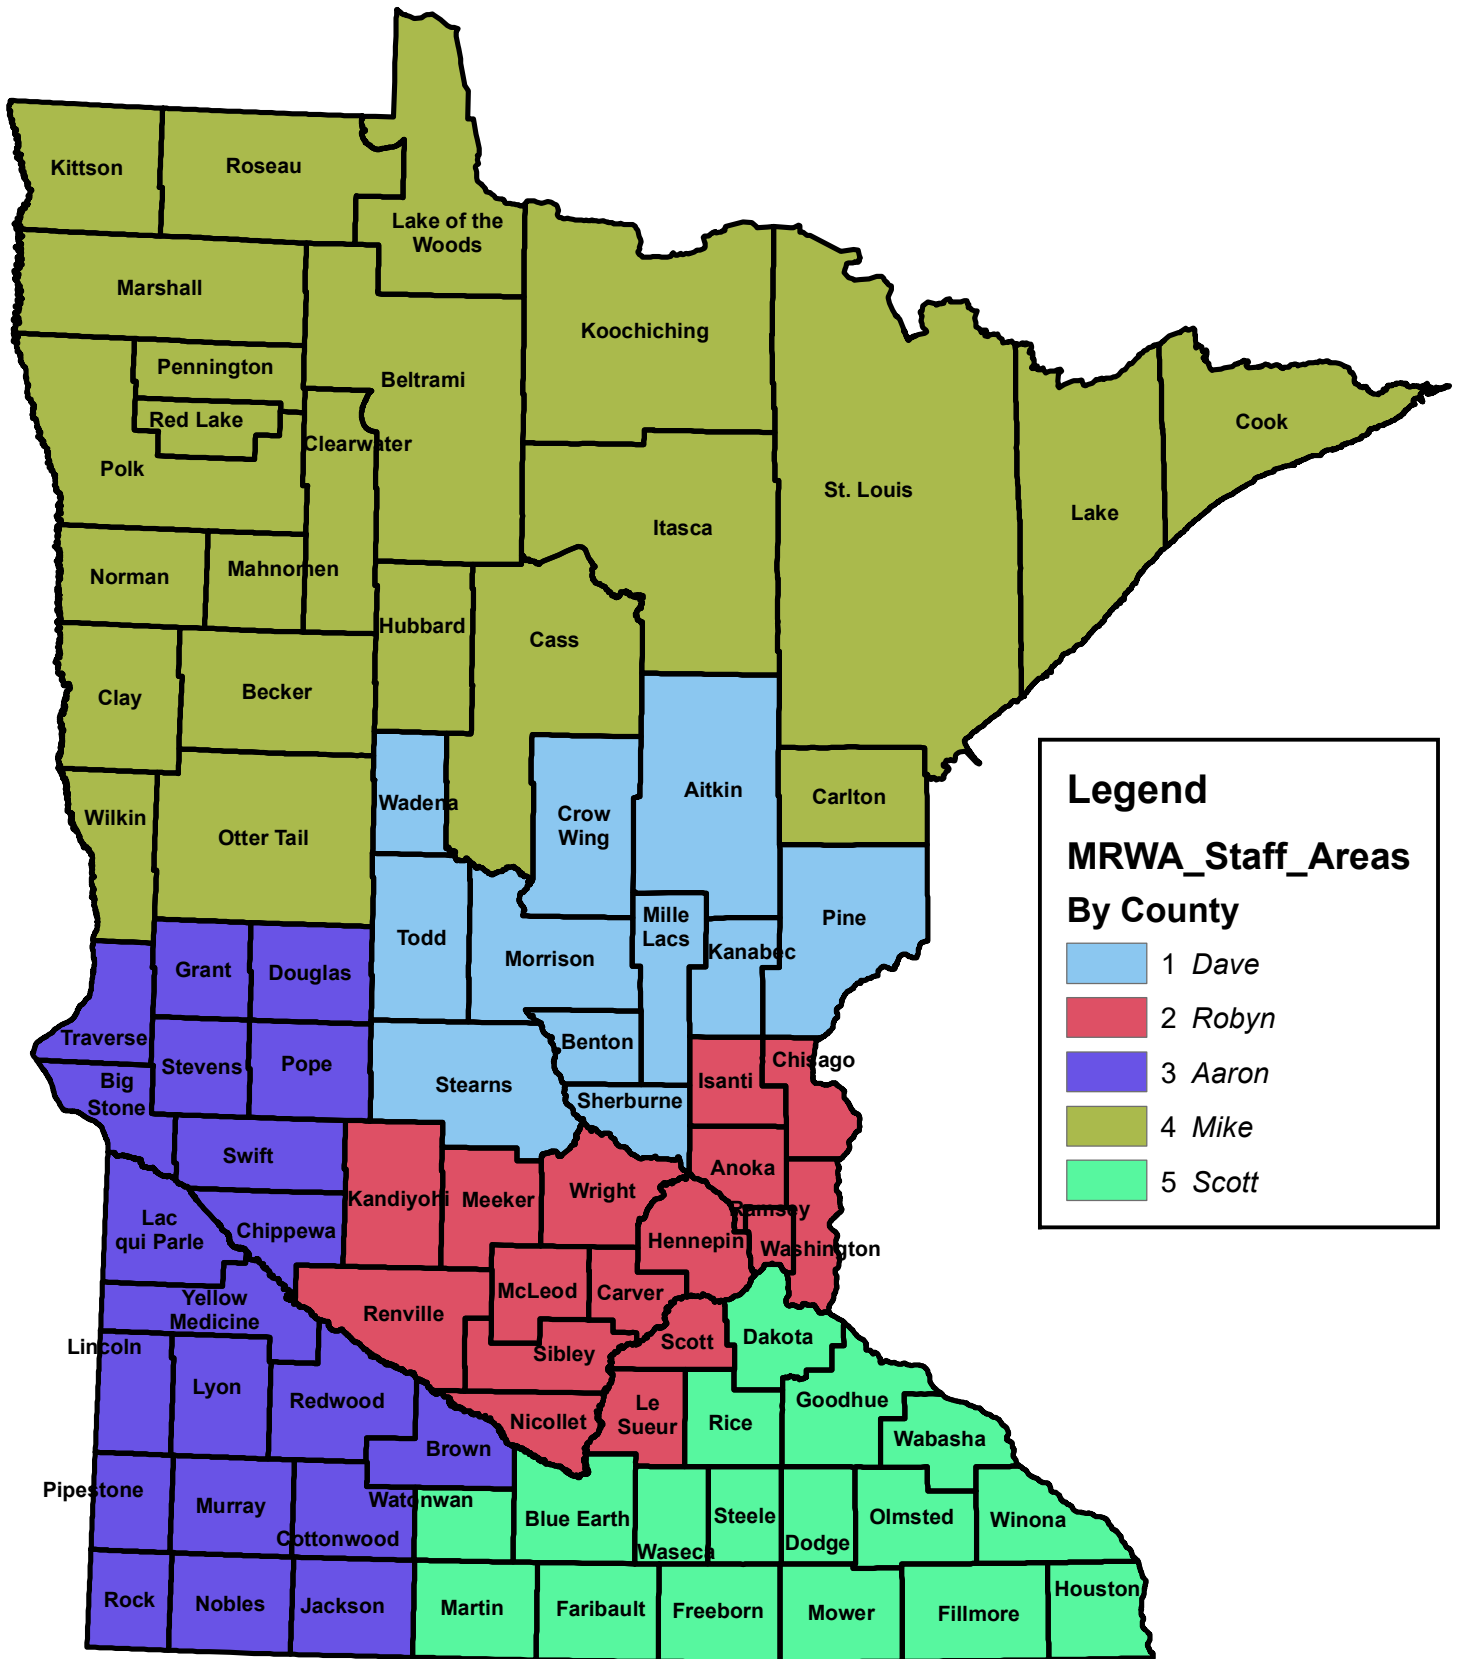

MN Rural Water Association Source Water Protection Staff Work Areas

Legend
MRWA_Staff_Areas
By County

- 1 *Dave*
- 2 *Robyn*
- 3 *Aaron*
- 4 *Mike*
- 5 *Scott*

March 30, 2017